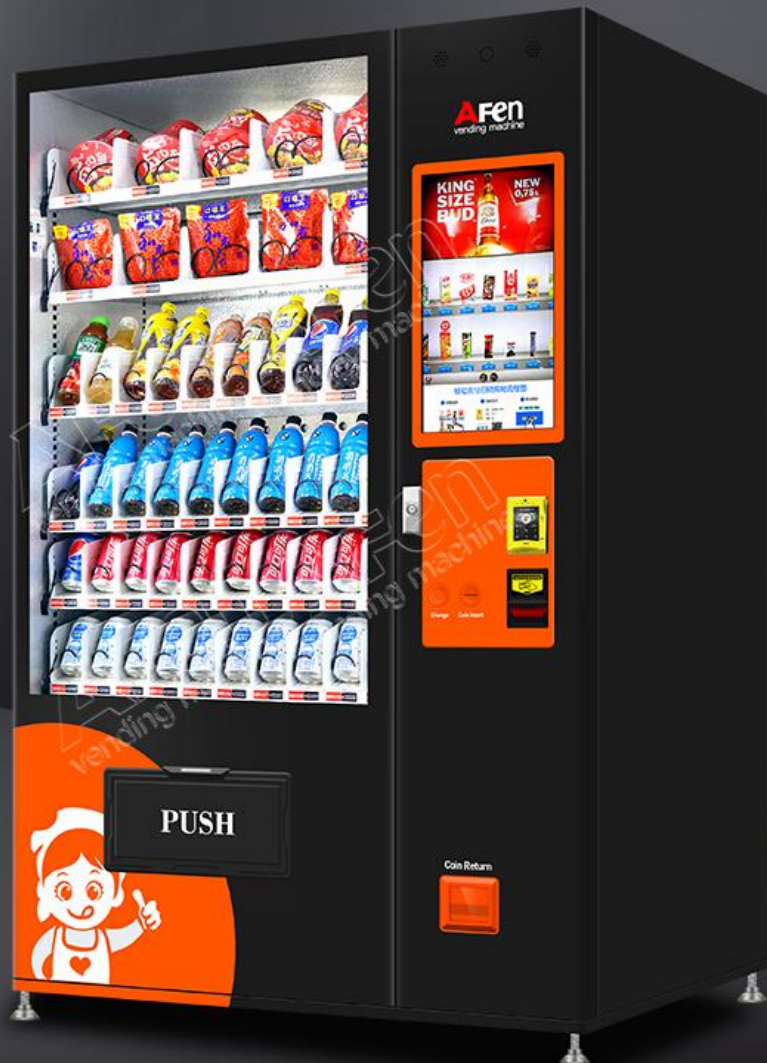

AF-CSC-60C(V22)

# Drink & Snack Combo vending machine

Bigger capacity

21.5 inches touch screen

21.5 inches touch screen

Fast and convenient  
payment options

High-quality  
thermal insulation

The high quality

# SPECIFICATIONS

PARAMETER IS INTRODUCED

Size	H:1940 W:1290 D:870mm
Weight	330 KGS
Voltage	AC 110-220V/50-60HZ
Temperature	4°C-25°C
Standard	60slots
Capacity	360-800
Payment methods	Coin, bill, credit card etc.

## Other function

1. Power failure protection
2. Tray dispensing detection
3. Immediate fault detection and notification
4. Large additional storage area
5. Predominant advertising display
6. Cloud service system